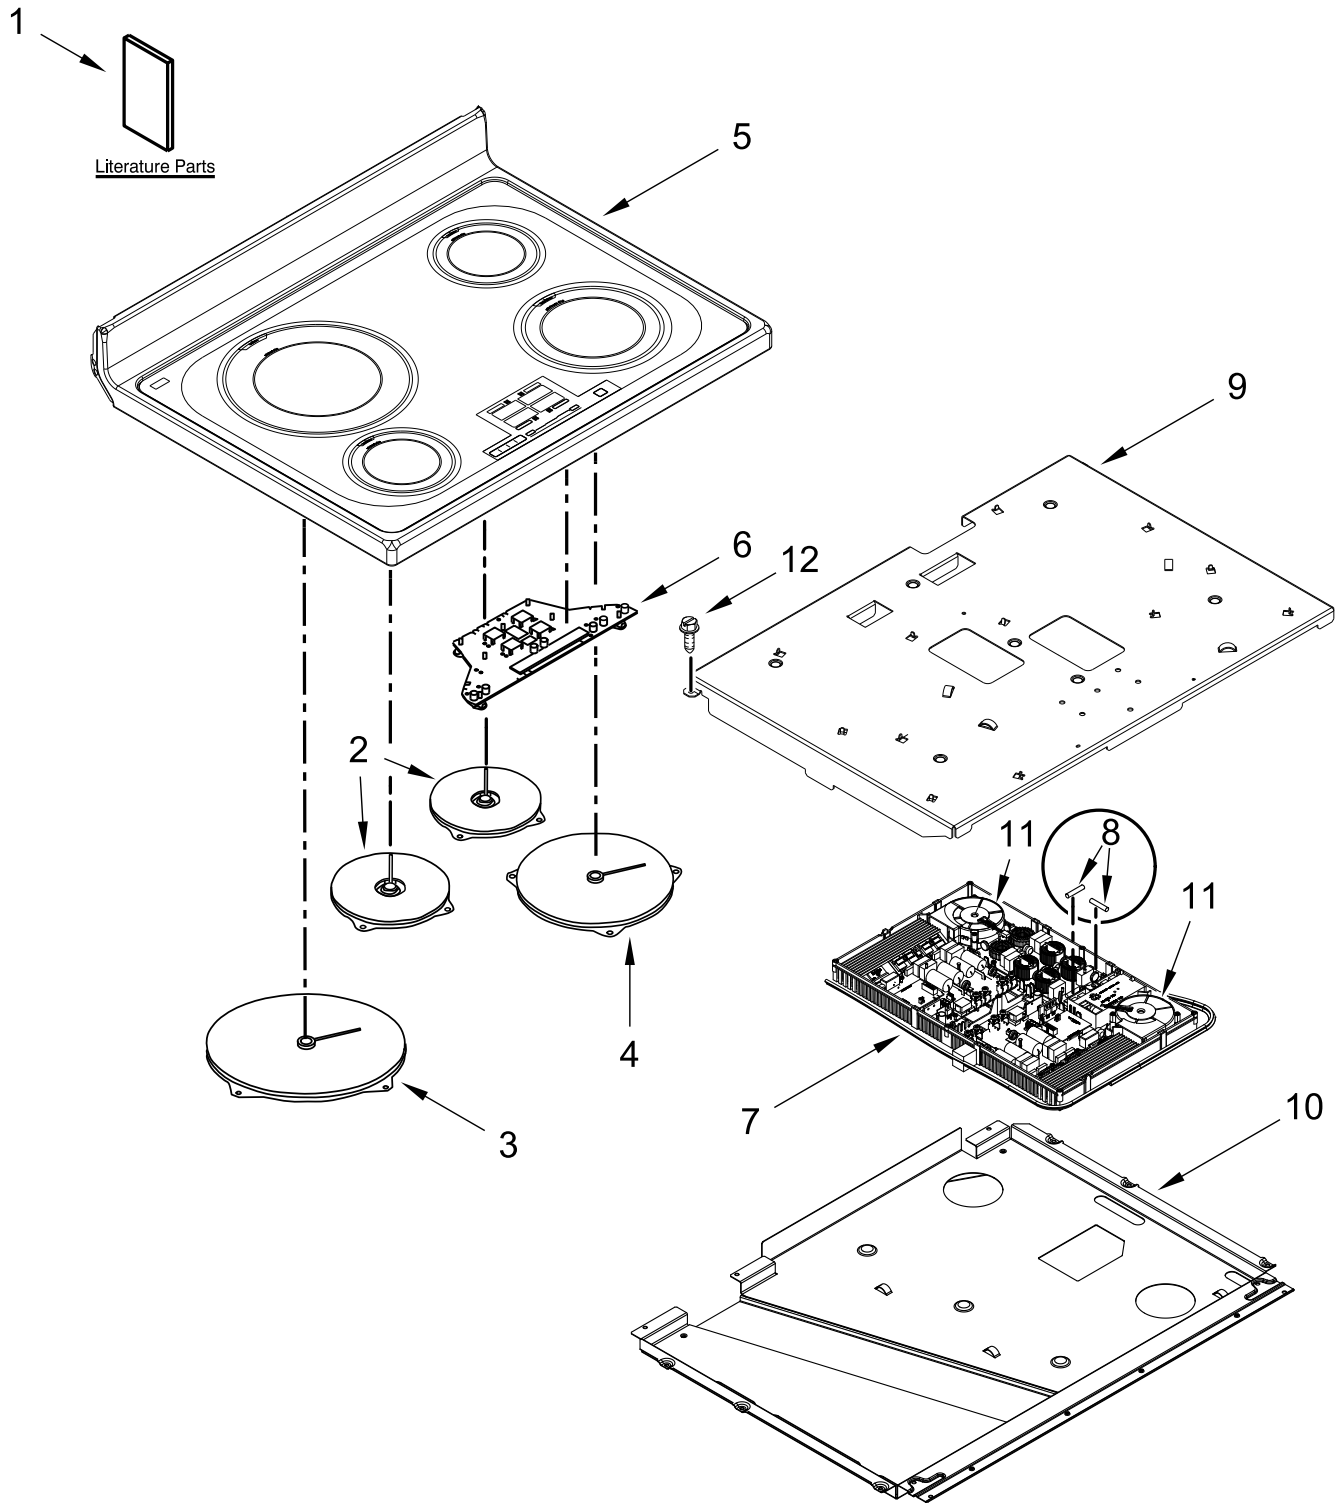

# COOKTOP PARTS

<u>Illus. No.</u>	<u>Part No.</u>	<u>Description</u>	<u>Illus. No.</u>	<u>Part No.</u>	<u>Description</u>	<u>Illus. No.</u>	<u>Part No.</u>	<u>Description</u>
1		Literature Parts	4	W10536262	Hotplate (Right Front)	12	4450800	Screw, Grounding
	W10694057	Guide, Use & Care	5		Cooktop			FOLLOWING PARTS NOT ILLUSTRATED
	W10694066	Instructions, Installation		W10687992	Stainless		W11171882	Harness, Main
	W10647745	Sheet, Tech	6	W10808236	Control, UI		W11172529	Harness, Signal
	9762761	Tips, Safe Cooking (English)	7	W10873518	Assembly, Induction Module		W11172531	Harness, Sensor & Locks
	W10065852	Tips, Safe Cooking (French)	8	W10328492	Fuse		7101P027-60	Screw, Ground
2	W10410580	Hotplate (Left Front & Right Rear)	9	W10454938	Plate, Induction		7401P157-60	Block, Bare Wire Adapter
			10	W10564364	Assembly, Induction Pan		8019P013-60	Clip, Wire Lock
3	W10460400	Hotplate (Left Rear)	11	W10328381	Fan, Cooling (Left)			
				W10328378	Fan, Cooling (Right)			