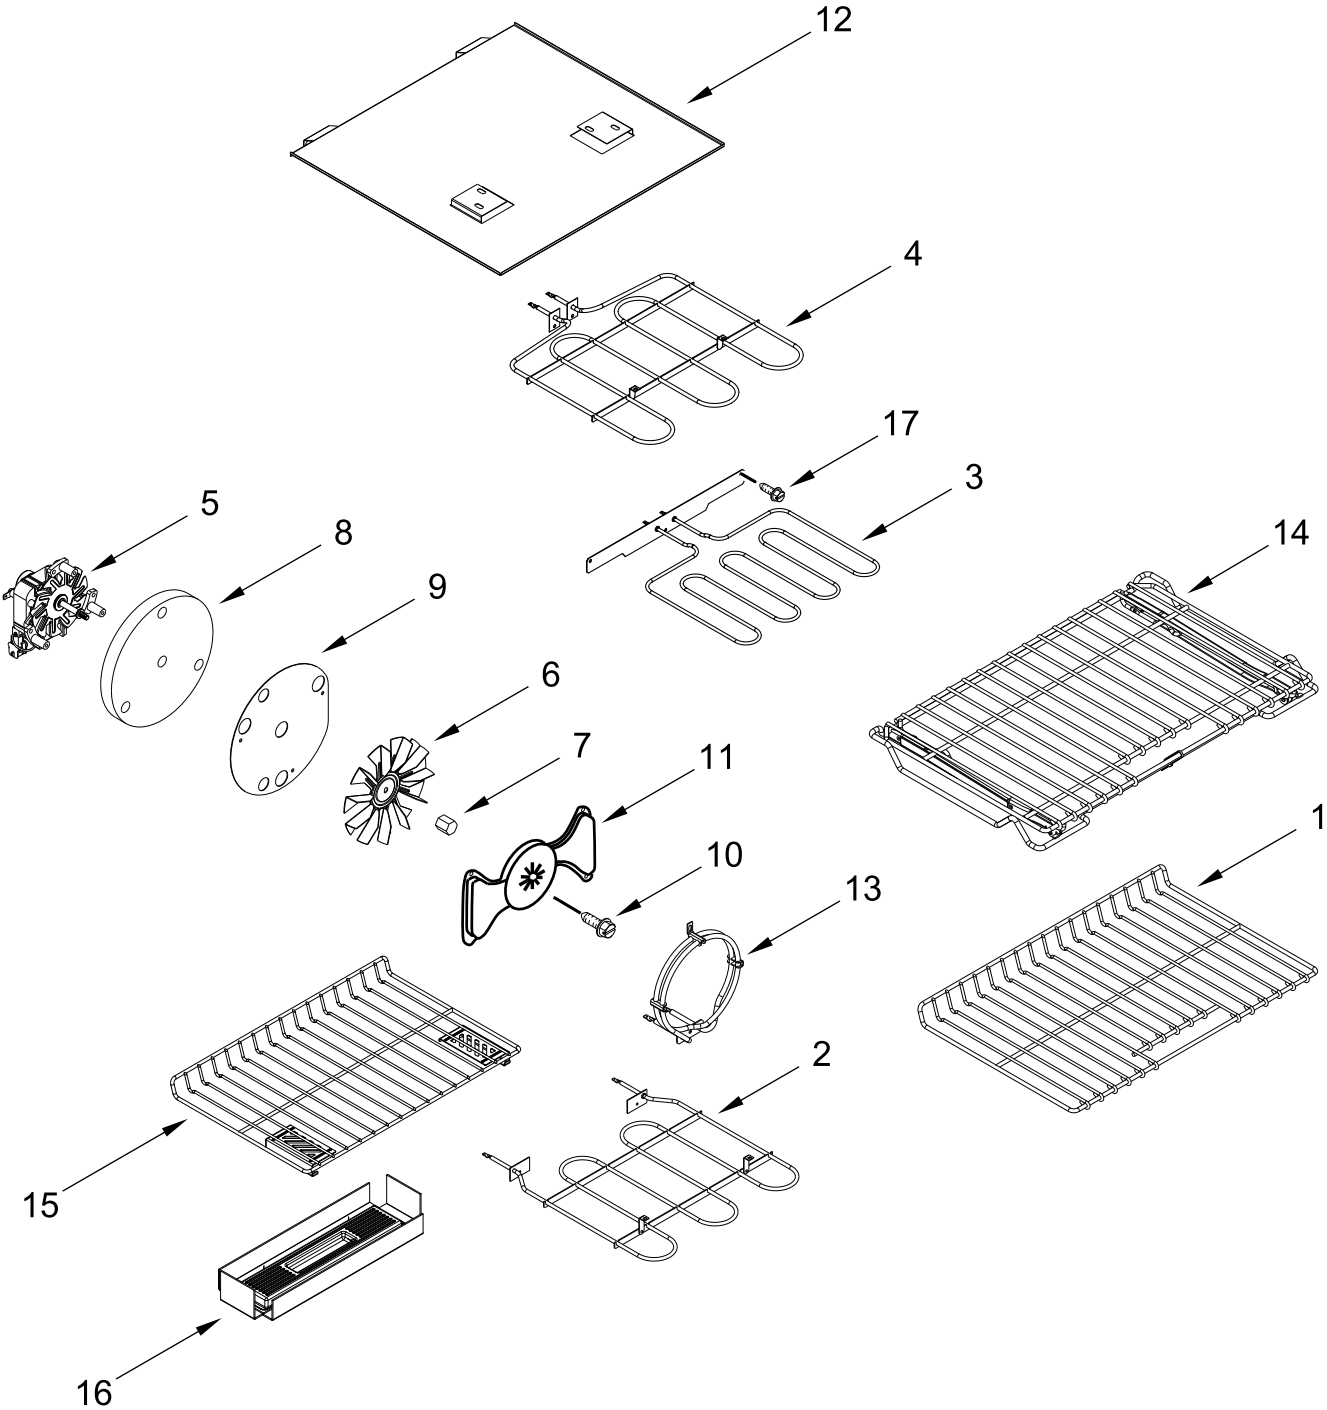

INTERNAL OVEN PARTS

INTERNAL OVEN PARTS

<u>Illus.</u> <u>No.</u>	<u>Part No.</u>	<u>Description</u>	<u>Illus.</u> <u>No.</u>	<u>Part No.</u>	<u>Description</u>	<u>Illus.</u> <u>No.</u>	<u>Part No.</u>	<u>Description</u>
1	W10570887	Rack, Oven	7	W10631504	Nut, Acorn (LH)	14	W10570870	Rack, Oven (Telescoping)
2	W10249979	Element, Broil (Lower)	8	W10274268	Insulation, Convection Motor	15	W10685968	Rack, Steam
3	W10249981	Element, Bake (Upper & Lower)	9	W10339476	Plate, Insulation	16	W10686408	Kit, Reservoir (Steam Rack)
4	W10317476	Element, Broil (Upper)	10	W10720084	Screw	17	7101P426-60	Screw
5	W11190725	Motor, Convection	11	8303962BU	Cover, Fan			
6	W10631503	Blade, Fan	12	W10319762	Shield, Broil			
			13	W10271639	Element, Convection (240VAC)