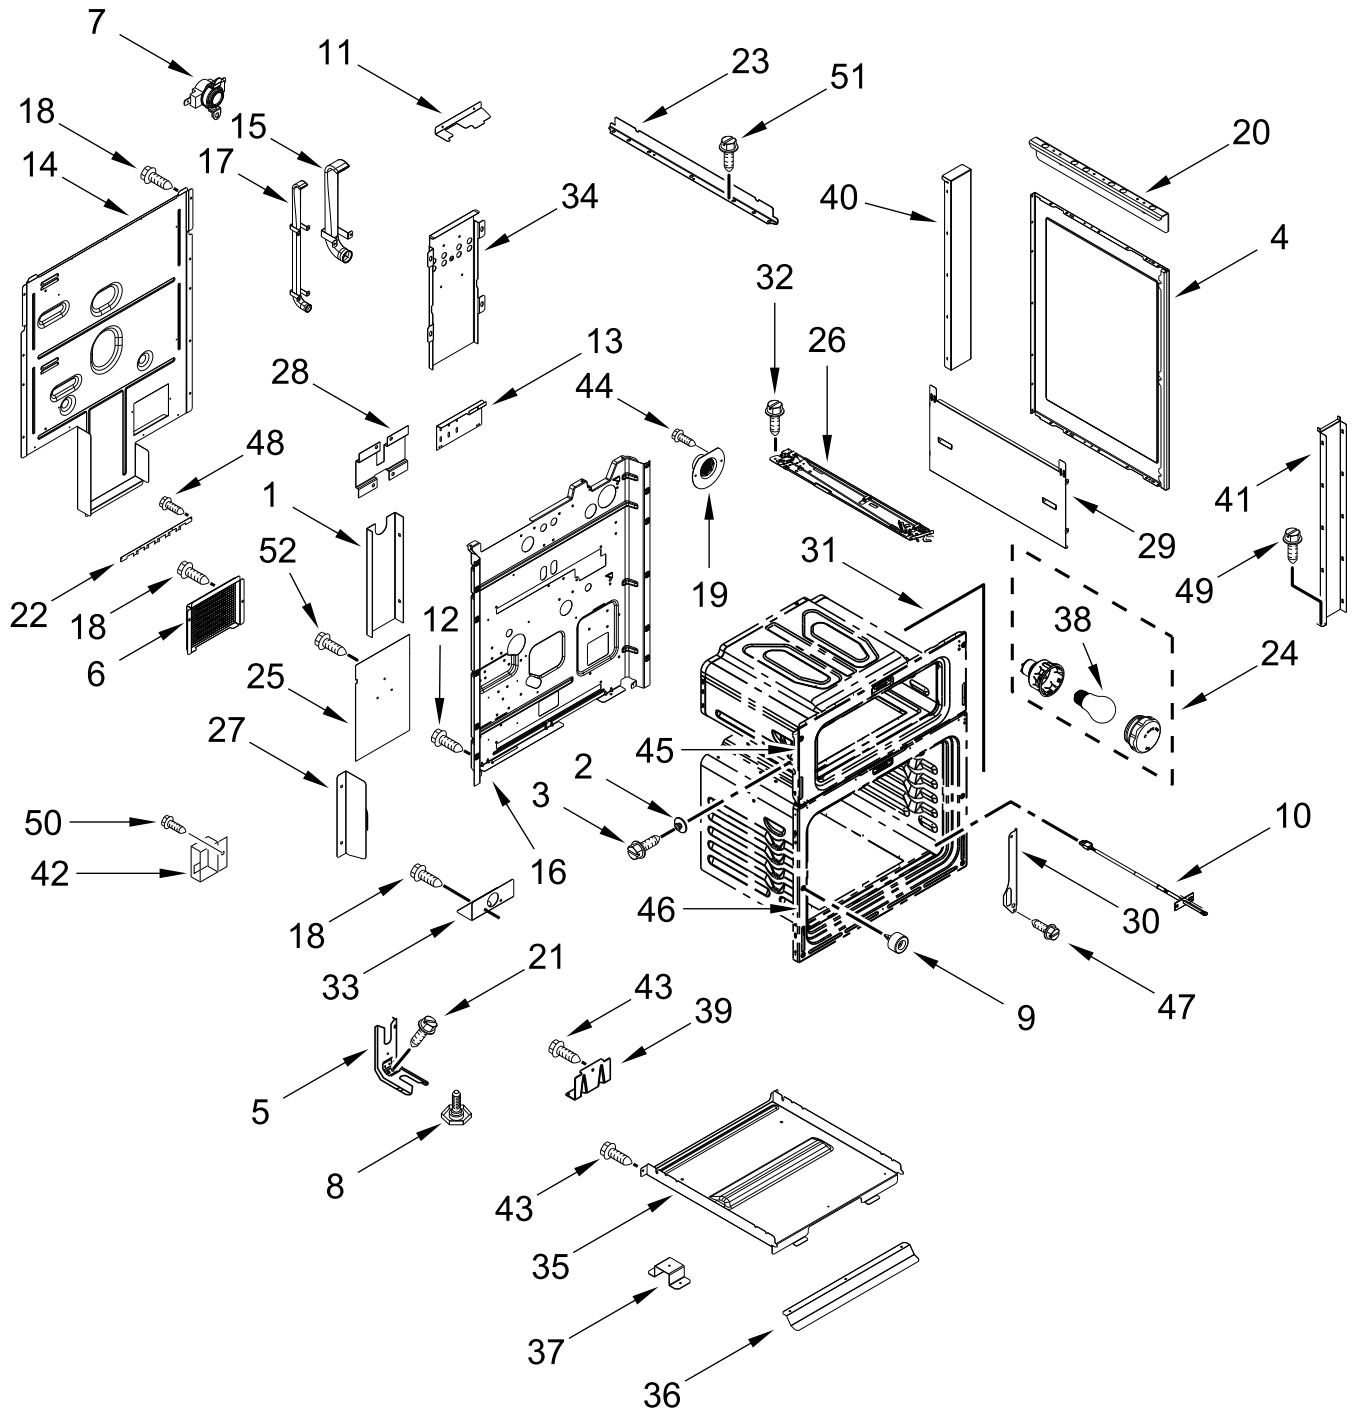

CHASSIS PARTS

CHASSIS PARTS

<u>Illus. No.</u>	<u>Part No.</u>	<u>Description</u>	<u>Illus. No.</u>	<u>Part No.</u>	<u>Description</u>	<u>Illus. No.</u>	<u>Part No.</u>	<u>Description</u>
1	W10332459	Shield, Heat	22	8036P012-60	Shield, Power Cord	40	W10466974	Duct, Side Induction (Back)
2	W10237689	Spacer, Side Panel	23	W10357697	Bracket, Side Panel	41	W10614824	Duct, Side Induction (Front)
3	W10267456	Screw, Shoulder	24	W10454648	Assembly, Light	42	8285593	Cover, Connector
4	W10625873	Black (Left)	25	W10311987	Shield, Cord (Right)	43	7101P426-60	Screw
	W10550799	Black (Right)	26	W10683517	Lock, Rear Mount	44	W10720084	Screw
5	3801F656-51	Bracket, Anti-Tip	27	W10268560	Cover, Wire Lower	45	W10606341	Front, Main (Upper)
6	W10312612	Cover, Access (Terminal Block)	28	7003P104-60	Insulator, Heat Shield	46	W10308654	Front, Main (Lower)
7	7403P899-60	Switch, High Limit	29	W10538516	Shield, Side Insulation	47	4449743	Screw
8	7101P507-60	Foot, Leveler	30	W10410463	Cover, Hinge (Left)	48	489290	Screw
9	W10105790	Bumper & Screw		W10410461	Cover, Hinge (Right)	49	7101P633-60	Screw (Black)
10	7430P044-60	Sensor, Oven	31	W10337392	Gasket, Oven Door (Upper)	50	7101P338-60	Screw
11	W10268559	Cover, Lower Wire		W10269069	Gasket, Oven Door (Lower)	51	7101P635-60	Screw (Black)
12	7101P376-60	Screw				52	7101P500-60	Screw
13	W10332449	Shield, Cord						INSULATION
14	W10261386	Cover, Main Wire	32	7101P375-60	Screw	W10271637		Insulation, Floor
15	W10337391	Tube, Vent (Upper)	33	W10190166	Bracket, Power Supply	W10308393		Insulation, Wrapper
16	W10668730	Back, Main	34	W10261388	Bracket, Terminal	W10322111		Insulation, Back
17	W10323793	Tube, Vent (Lower)	35	W10548601	Pan, Element	W10204079		Insulation, Middle
18	7101P434-60	Screw	36	W10253470	Bracket, Retaining	W10204085		Insulation, Main Front Strip
19	W10322408	Adapter, Vent Tube	37	W10260545	Clip, Retaining	W10272326		Insulation, Hidden Bake Pouch
20	W10319087	Bracket, U Channel	38	7407P103-60	Bulb, Light			
21	7101P485-60	Screw, Anti-Tip Kit	39	W10863342	Support, Lower Oven