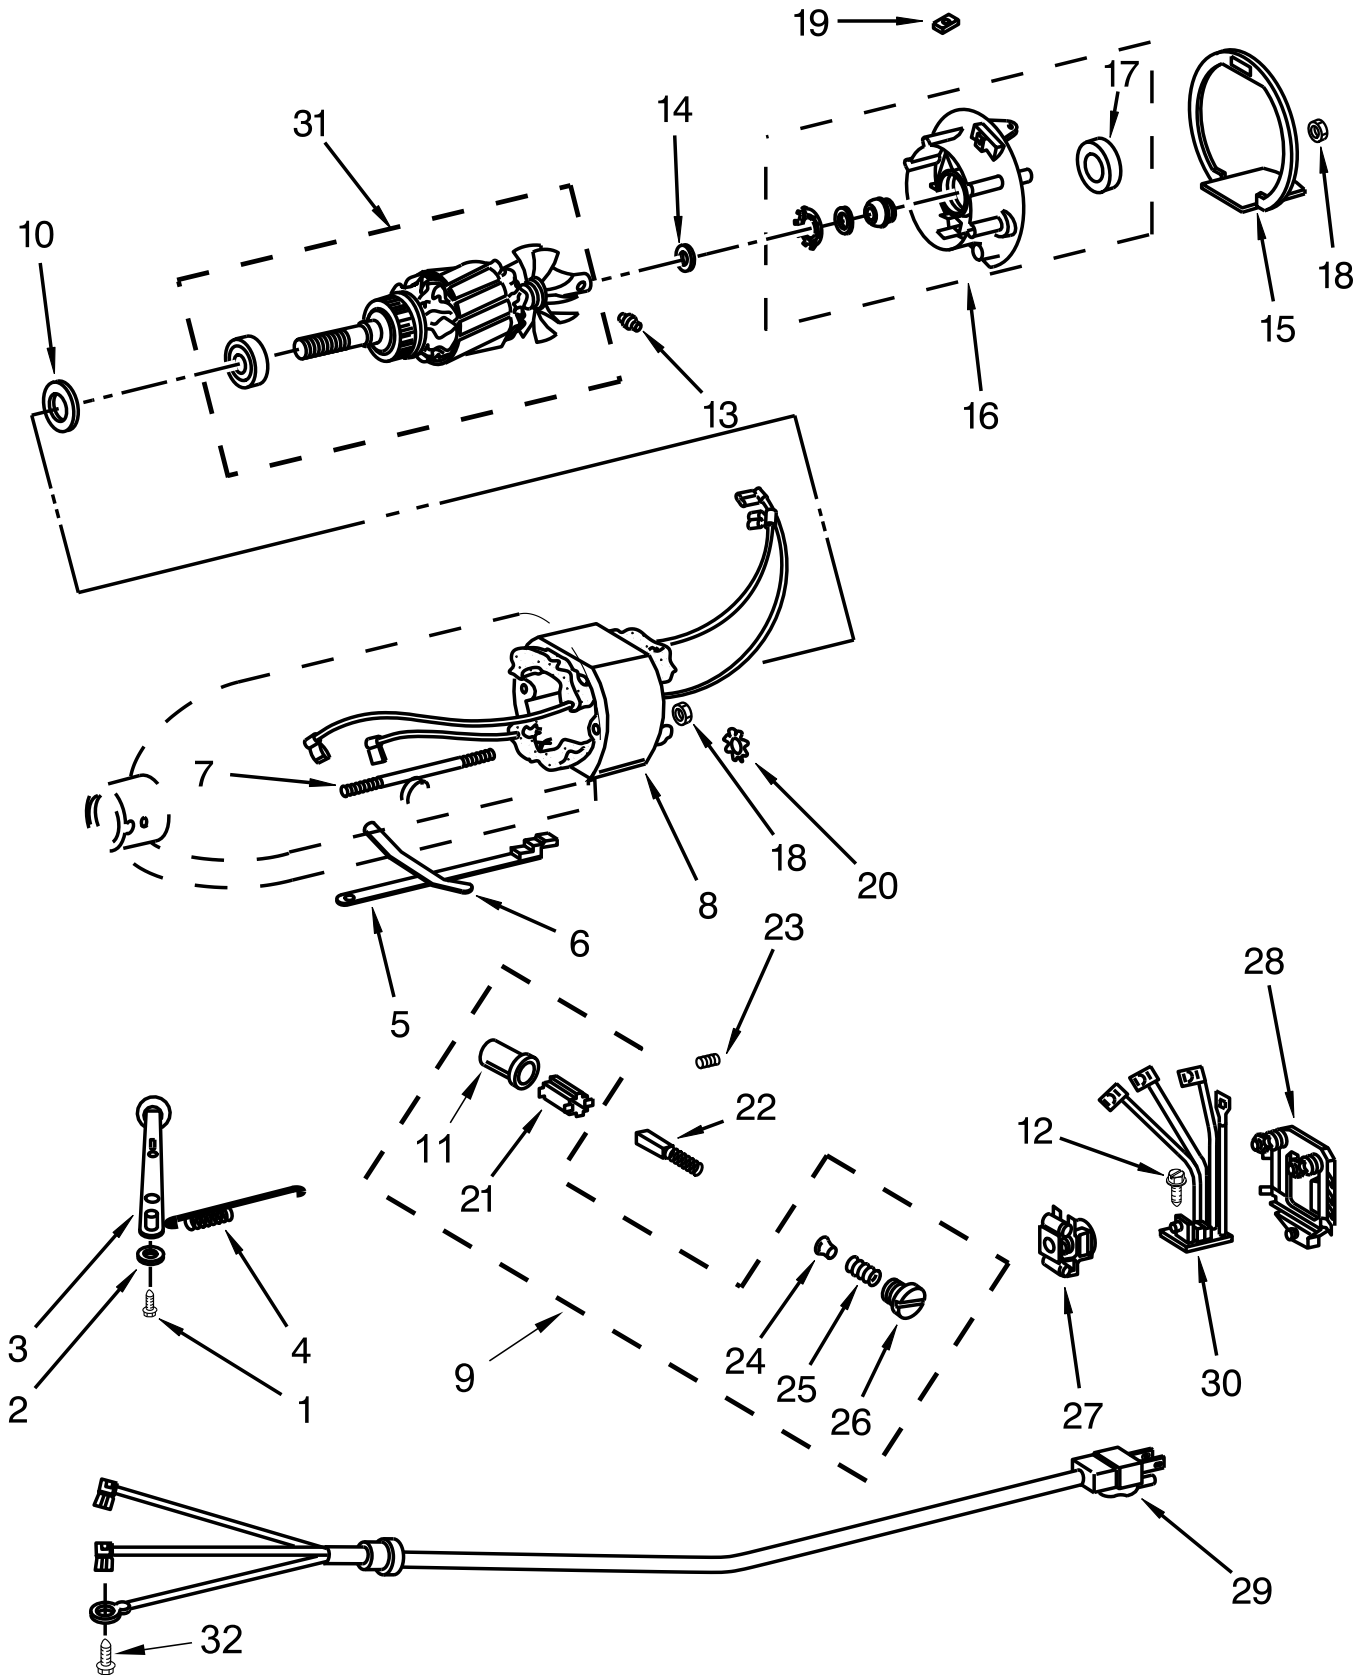

MOTOR AND CONTROL UNIT PARTS

MOTOR AND CONTROL UNIT PARTS

<u>Illus. No.</u>	<u>Part No.</u>	<u>Description</u>	<u>Illus. No.</u>	<u>Part No.</u>	<u>Description</u>	<u>Illus. No.</u>	<u>Part No.</u>	<u>Description</u>
1	110679	Screw	12	W10068260	Screw	26	3184212	Black
2	116241	Washer, Spring	13	16998	Stud, Governor Drive	27	W10330804	Governor Assembly
3		Lever, Speed Control Assembly	14	W10323376	Washer, Spacing	28	W10119326	Control Plate Assembly
	9709276	Black	15	9701501	Seal, End	29		Cord, Power
4	3183680	Spring, Control Plate	16	3180526	Bearing and Bracket Assembly		W11103222	Black
5	W10898250	Link, Speed	17	3180238	Washer, Felt	30	W10911442	Phase Control, 230 Volt
6	240205	Spring, Flat	18	W10131078	Nut	31	W10788173	Armature & Bearing Assembly, 240 Volt
7	240769	Screw, Stator	19	9701584	Seal, Foam	32	3184609	Screw
8	W10417246	Field Assembly, 240 Volt	20	W10068270	Washer, Lock			
9	4162546	Brush Holder Assembly	21	240680	Insert, Brush Holder			
10	9704324	Washer, Ball Bearing (Front)	22	W10380496	Brush, Cap and Spring			
11	3179908	Housing, Brush Holder	23	9707926	Screw, Set			
			24	116286	Spring, Seat-Cap			
			25	116287	Spring, Cap			