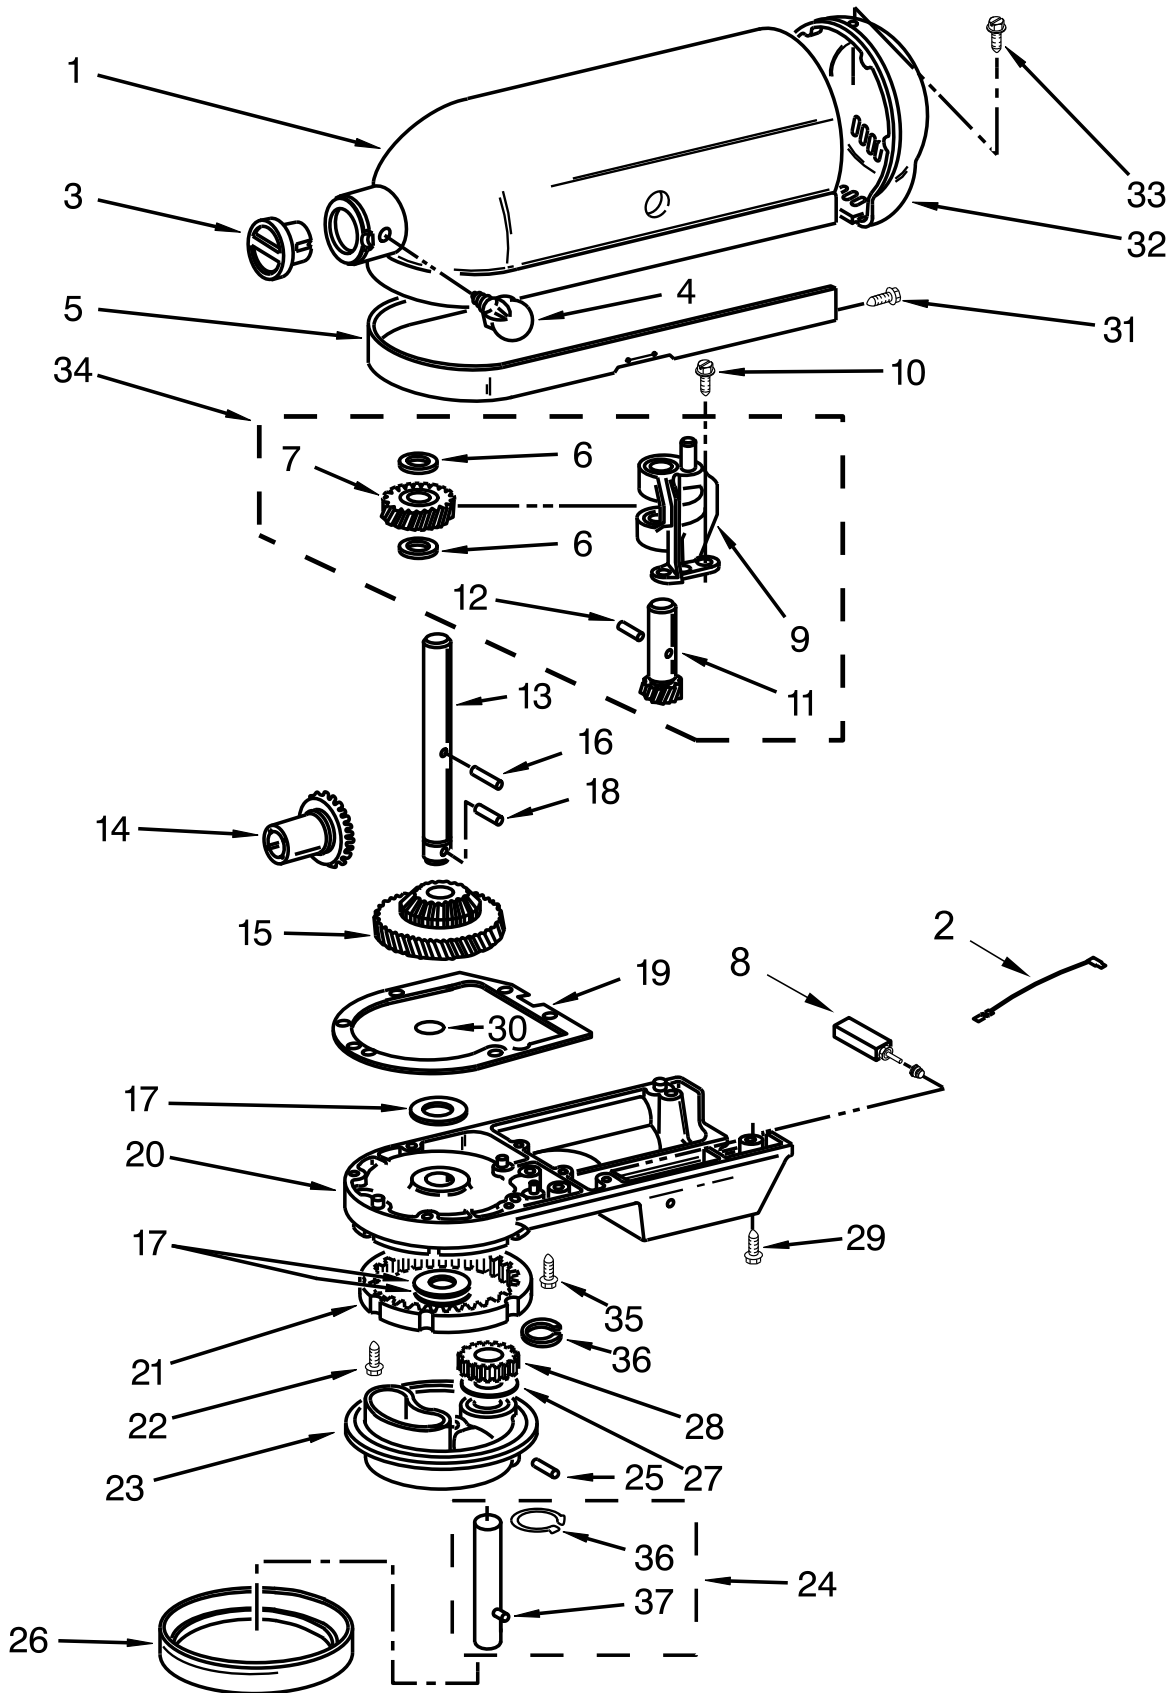

CASE, GEARING AND PLANETARY UNIT

CASE, GEARING AND PLANETARY UNIT

<u>Illus. No.</u>	<u>Part No.</u>	<u>Description</u>	<u>Illus. No.</u>	<u>Part No.</u>	<u>Description</u>	<u>Illus. No.</u>	<u>Part No.</u>	<u>Description</u>
1		Gearcase Motor Housing (Refer to Color Variation Parts Page)	12	9705444	Pin, Grooved	25	240018-1	Pin, Agitator Shaft
			13	240026	Shaft, Vertical Center	26	240285	Ring, Planetary Drip (Standard)
			14	W11175140	Gear, Attachment Hub	27	9706090	Washer
2	9702311	Lead, Filter	15	W11175138	Gear, Center Bevel Pinion	28	W10903540	Gear, Pinion
3		Cap, Attachment Hub	16	240018-1	Pin, Agitator Shaft	29	9708652	Screw
	W10753041	Chrome	17	W10323378	Washer	30	67500-55	"O" Ring
4		Thumb Screw	18	9705443	Pin, Grooved	31	3400617	Screw
	9709194	Black	19	4162324	Gasket, Transmission	32		Cover, End (Refer to Color Variation Parts Page)
5		Band, Trim (Refer to Color Variation Parts Page)	20		Lower Gear Case (Refer to Color Variation Parts Page)	33	4162914	Screw
6	W10323373	Washer, Fiber	21	W10903534	Gear, Internal	34	240309-2	Worm Gear Bracket and Gear Assembly
7	W10112253	Gear, Worm	22	9708651	Screw	35	9708653	Screw
8	9705132	Filter, RFI	23		Planetary (Refer to Color Variation Parts Page)	36	9703438	Ring, Retaining
9	240308	Bracket, Worm Gear and Bearing				37	9704677	Pin, Groove
10	3400022	Screw						
11	240210-2	Gear, Pinion and Shaft	24	243368	Shaft, Agitator