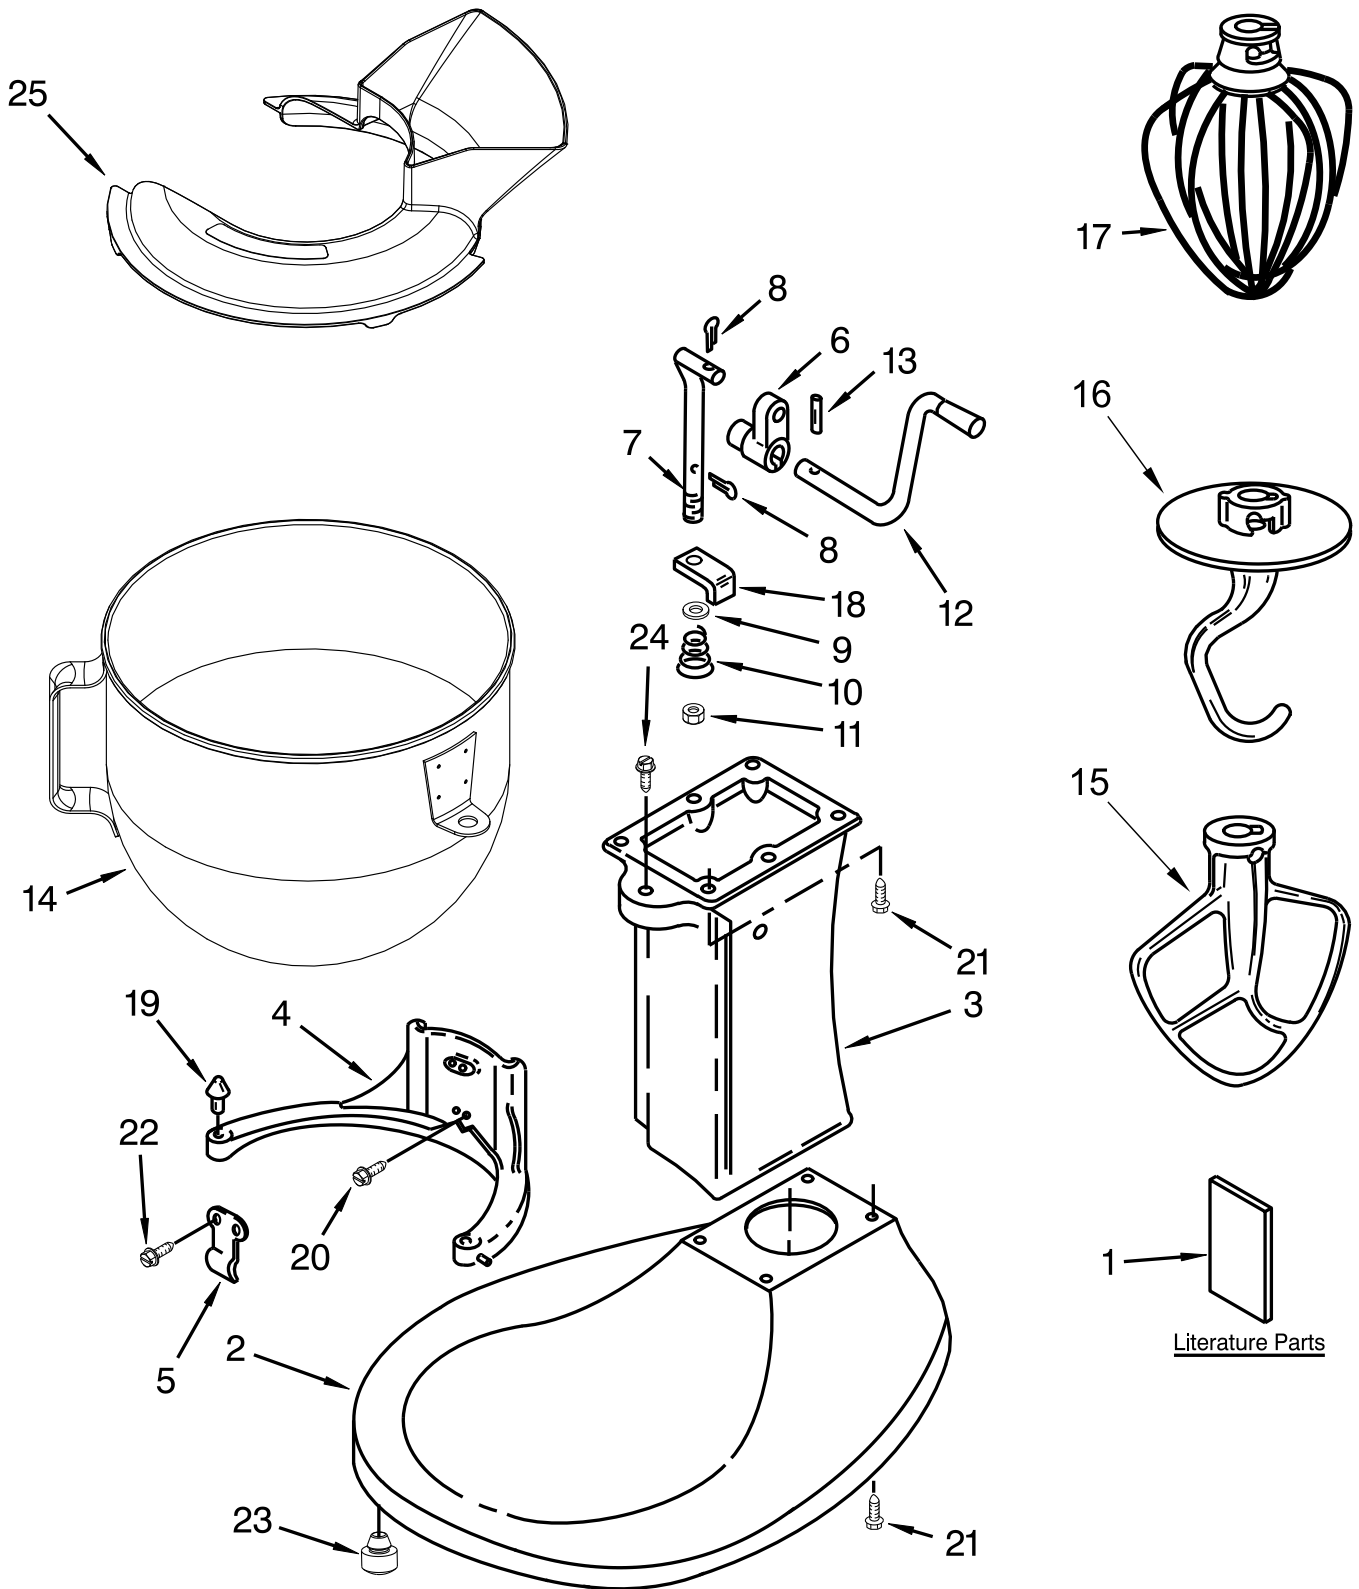

MOTOR AND CONTROL UNIT PARTS

<u>Illus. No.</u>	<u>Part No.</u>	<u>Description</u>	<u>Illus. No.</u>	<u>Part No.</u>	<u>Description</u>	<u>Illus. No.</u>	<u>Part No.</u>	<u>Description</u>
1	110679	Screw	12	W10068260	Screw	26	3184212	Black
2	116241	Washer, Spring	13	16998	Stud, Governor Drive	27	W10330804	Governor Assembly
3		Lever, Speed Control Assembly	14	W10323376	Washer, Spacing	28	W10119326	Control Plate Assembly
	9709276	Black	15	9701501	Seal, End	29		Cord, Power
4	3183680	Spring, Control Plate	16	3180526	Bearing and Bracket Assembly		W11103222	Black
5	W10898250	Link, Speed	17	3180238	Washer, Felt	30	W10911442	Phase Control, 230 Volt
6	240205	Spring, Flat	18	W10131078	Nut	31	W10788173	Armature & Bearing Assembly, 240 Volt
7	240769	Screw, Stator	19	9701584	Seal, Foam	32	3184609	Screw
8	W10417246	Field Assembly, 240 Volt	20	W10068270	Washer, Lock			
9	4162546	Brush Holder Assembly	21	240680	Insert, Brush Holder			
10	9704324	Washer, Ball Bearing (Front)	22	W10380496	Brush, Cap and Spring			
11	3179908	Housing, Brush Holder	23	9707926	Screw, Set			
			24	116286	Spring, Seat-Cap			
			25	116287	Spring, Cap			

BASE AND PEDESTAL UNIT

Literature Parts