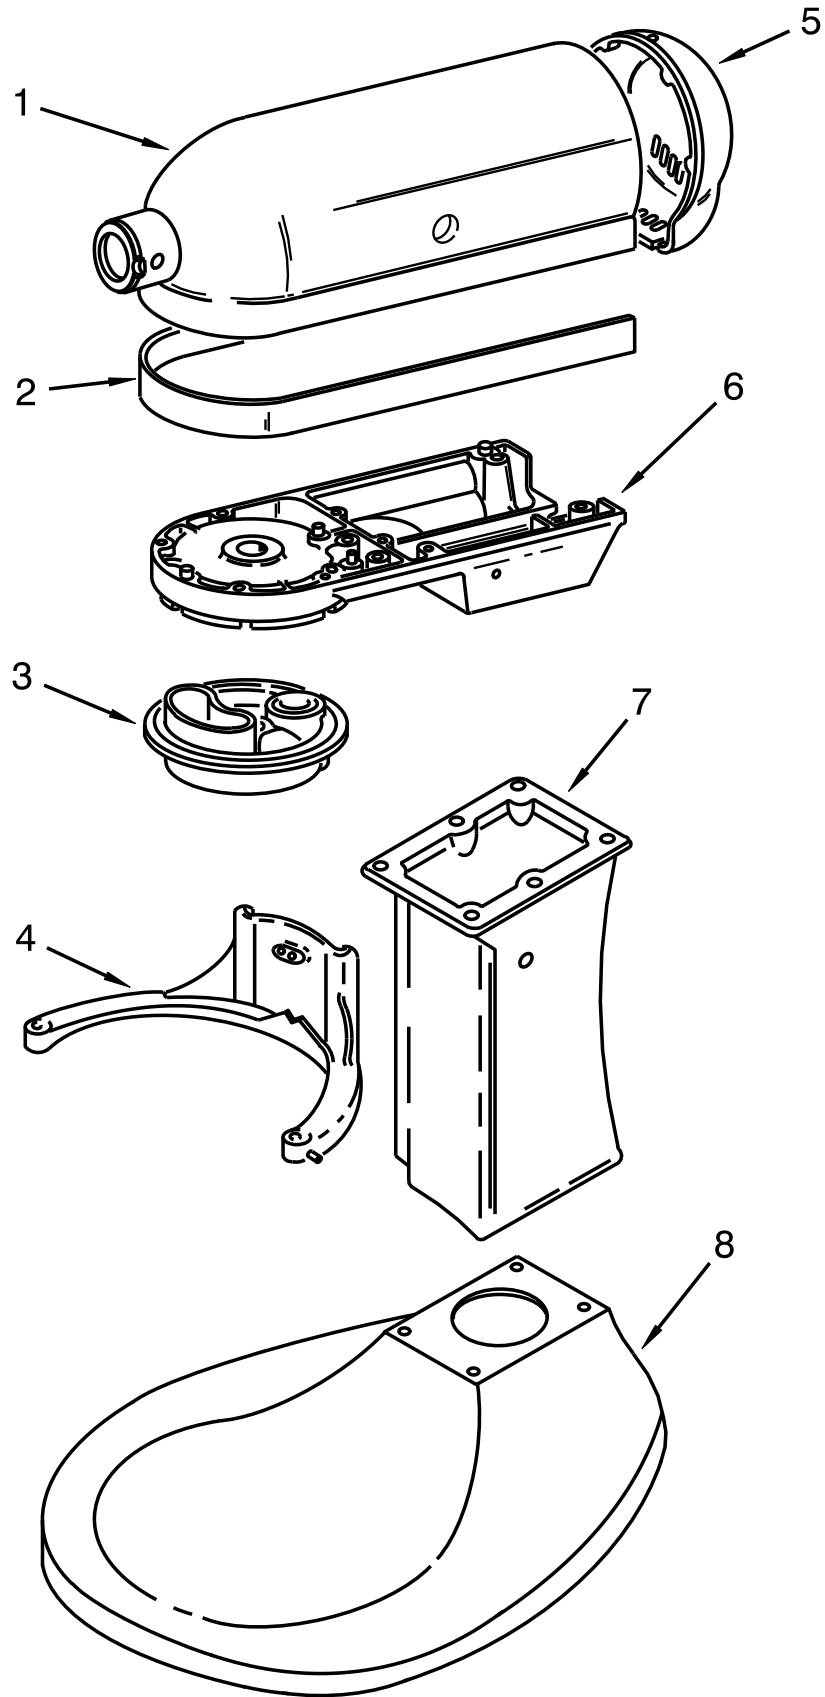

COLOR VARIATION PARTS