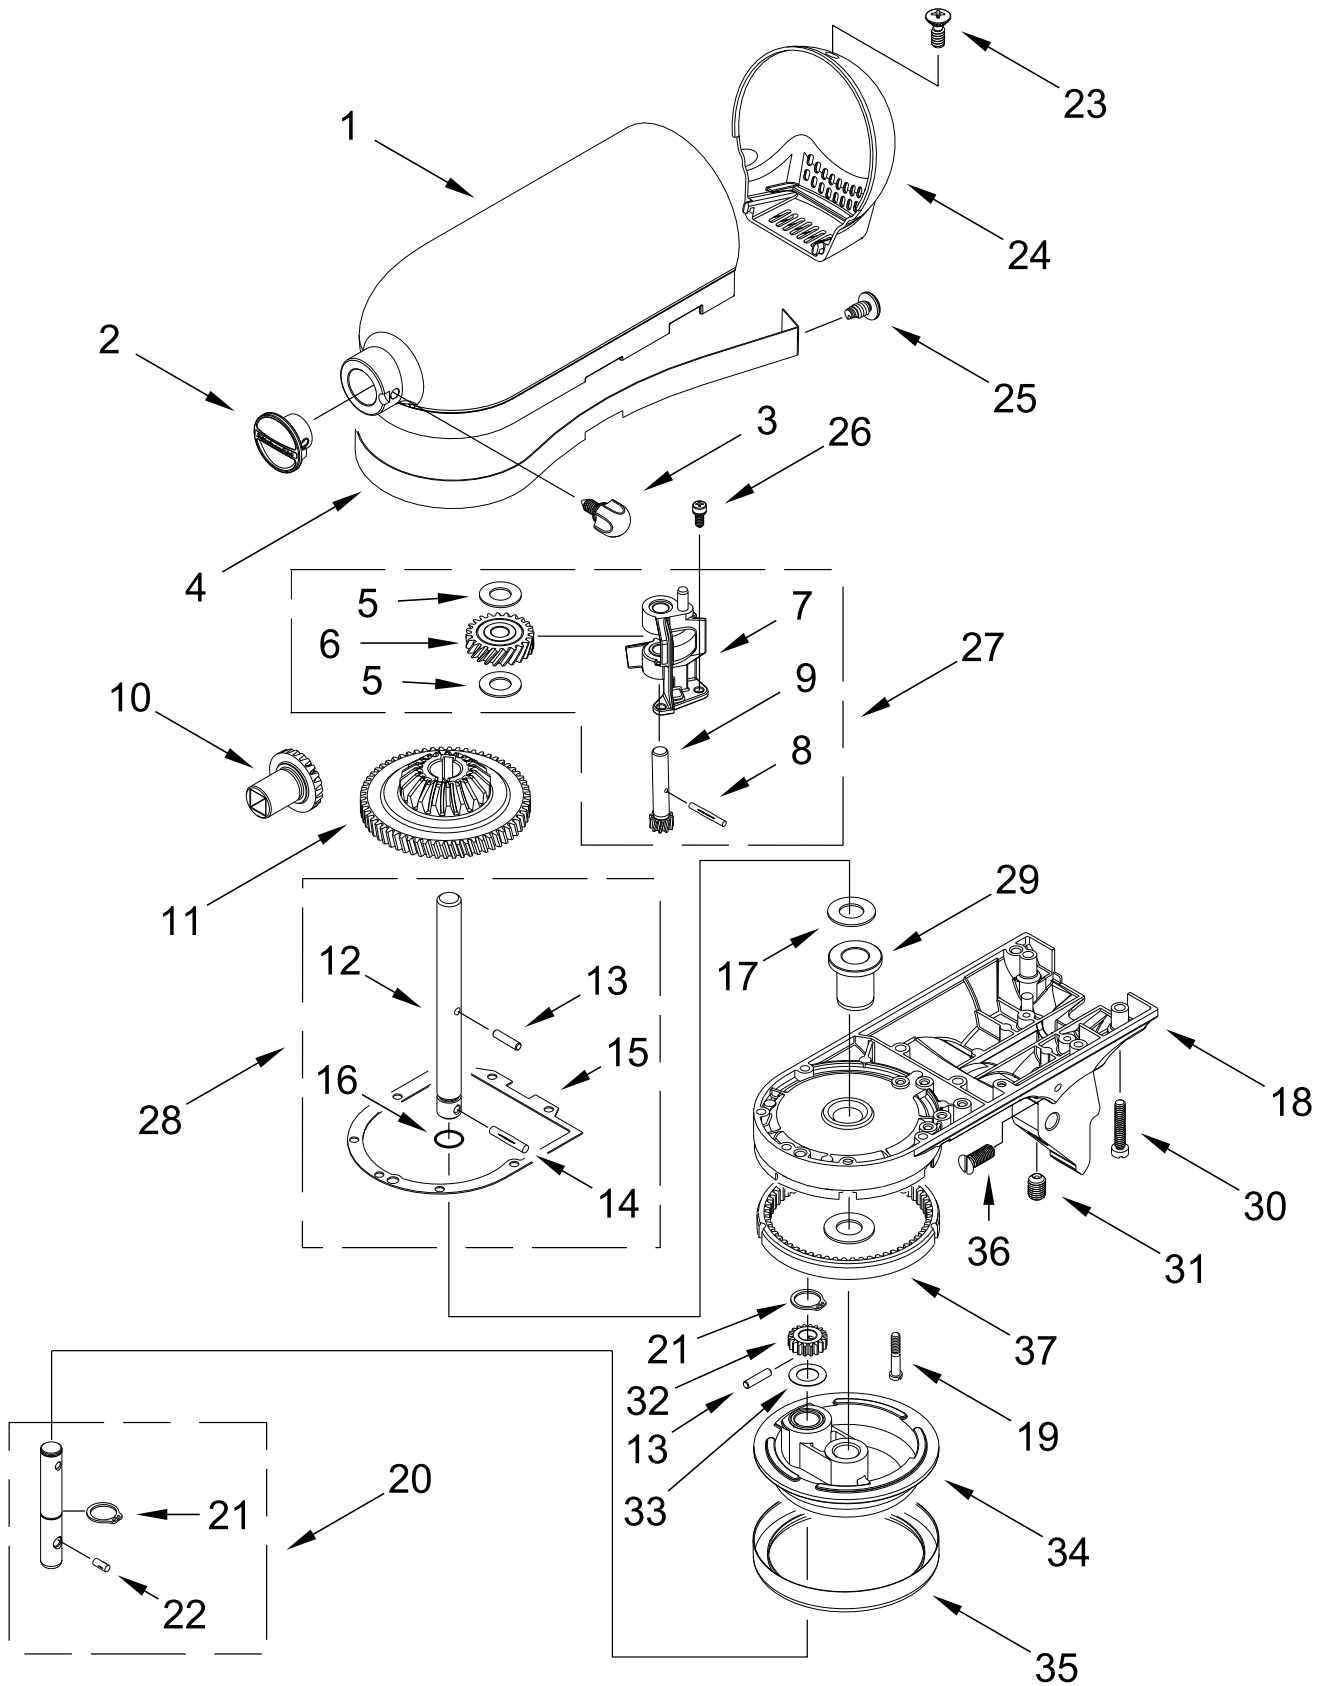

CASE, GEARING AND PLANETARY UNIT PARTS

CASE, GEARING AND PLANETARY UNIT PARTS

<u>Illus. No.</u>	<u>Part No.</u>	<u>Description</u>	<u>Illus. No.</u>	<u>Part No.</u>	<u>Description</u>	<u>Illus. No.</u>	<u>Part No.</u>	<u>Description</u>
1		Gearcase Motor Housing (Refer to Color Variation Parts Page)	12	240026	Shaft, Vertical Center	26	3400022	Screw
			13	240018-1	Pin, Agitator Shaft	27	240309-2	Worm Gear Bracket and Gear Assembly
2	W10753041	Cap, Attachment Hub	14	9705443	Pin, Grooved	28	4160474	Shaft, Center Agitator Assembly
3		Thumb Screw	15	240684	Gasket, Transmission	29	16897	Bearing, Lower Center
	W10417014	Chrome Band, Trim (Refer to Color Variation Parts Page)	16	67500-55	"O" Ring	30	9708652	Screw
4			17	W10323378	Washer	31	W11134949	Screw
			18		Lower Gear Case (Refer to Color Variation Parts Page)	32	W10903540	Gear, Pinion
5	W10323373	Washer, Fiber	19	9708651	Screw	33	9706090	Washer
6	W11604364	Gear, Worm	20	243368	Shaft, Agitator	34		Planetary (Refer to Color Variation Parts Page)
7	240308	Bracket, Worm Gear and Bearing	21	9703438	Ring, Retaining			
8	9705444	Pin, Grooved	22	9704677	Pin, Groove	35	240285-2	Ring, Planetary Drip (Polished)
9	240210-2	Gear, Pinion and Shaft	23	241877	Screw	36	89411	Screw
10	W11175140	Gear, Attachment Hub	24		Cover, End (Refer to Color Variation Parts Page)	37	W11044504	Gear, Internal
11	W11175138	Gear, Center Bevel Pinion	25	3400617	Screw