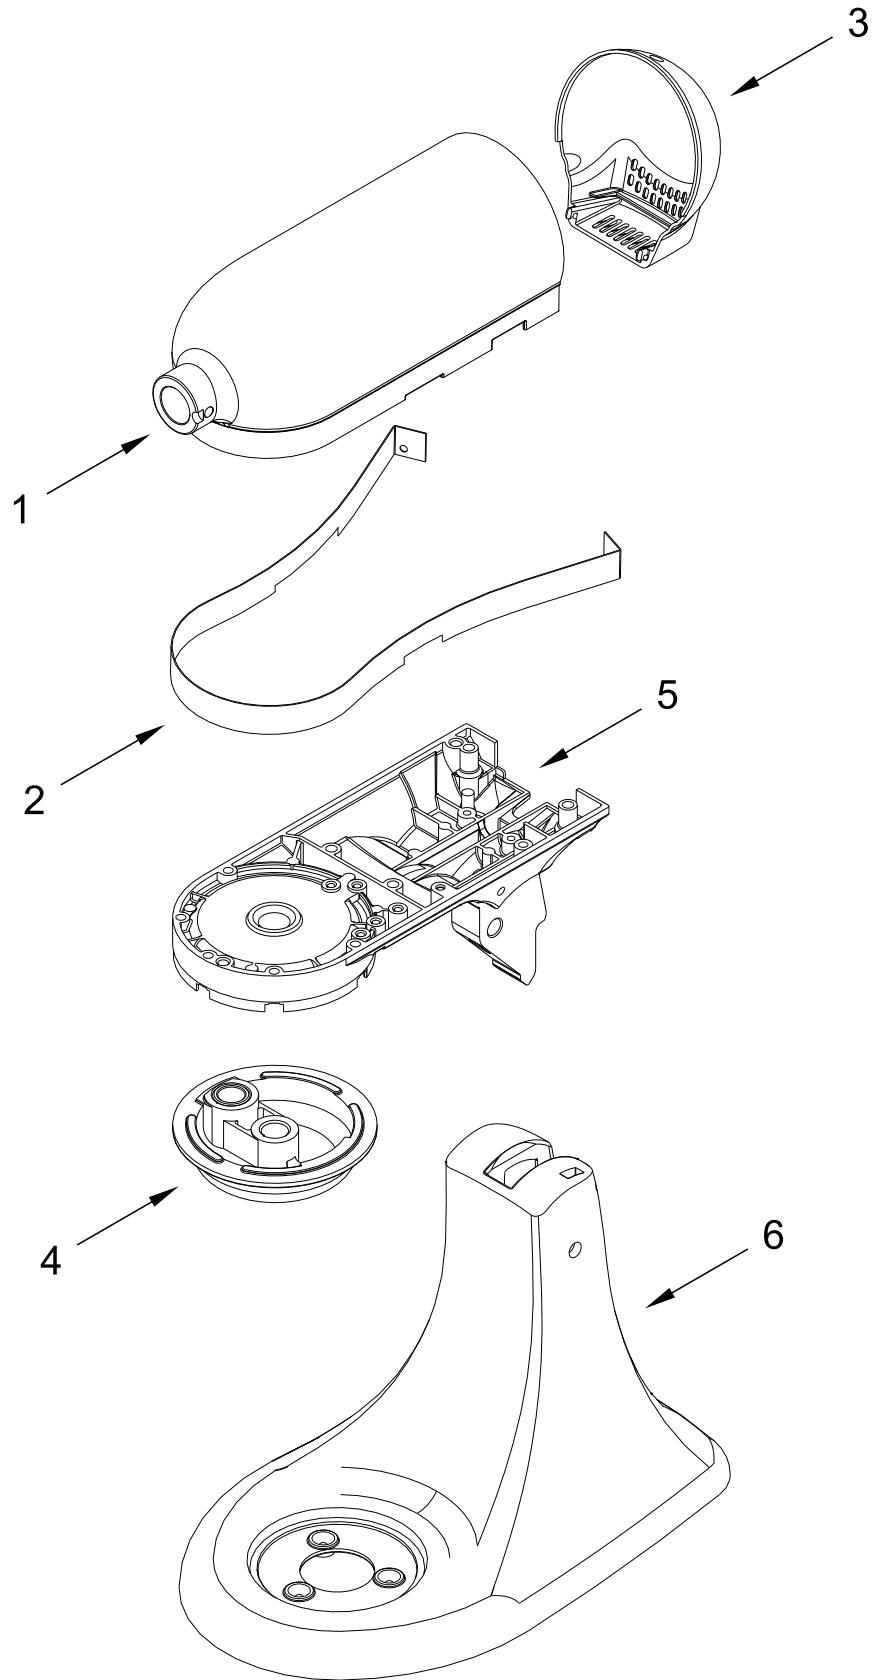

COLOR VARIATION PARTS