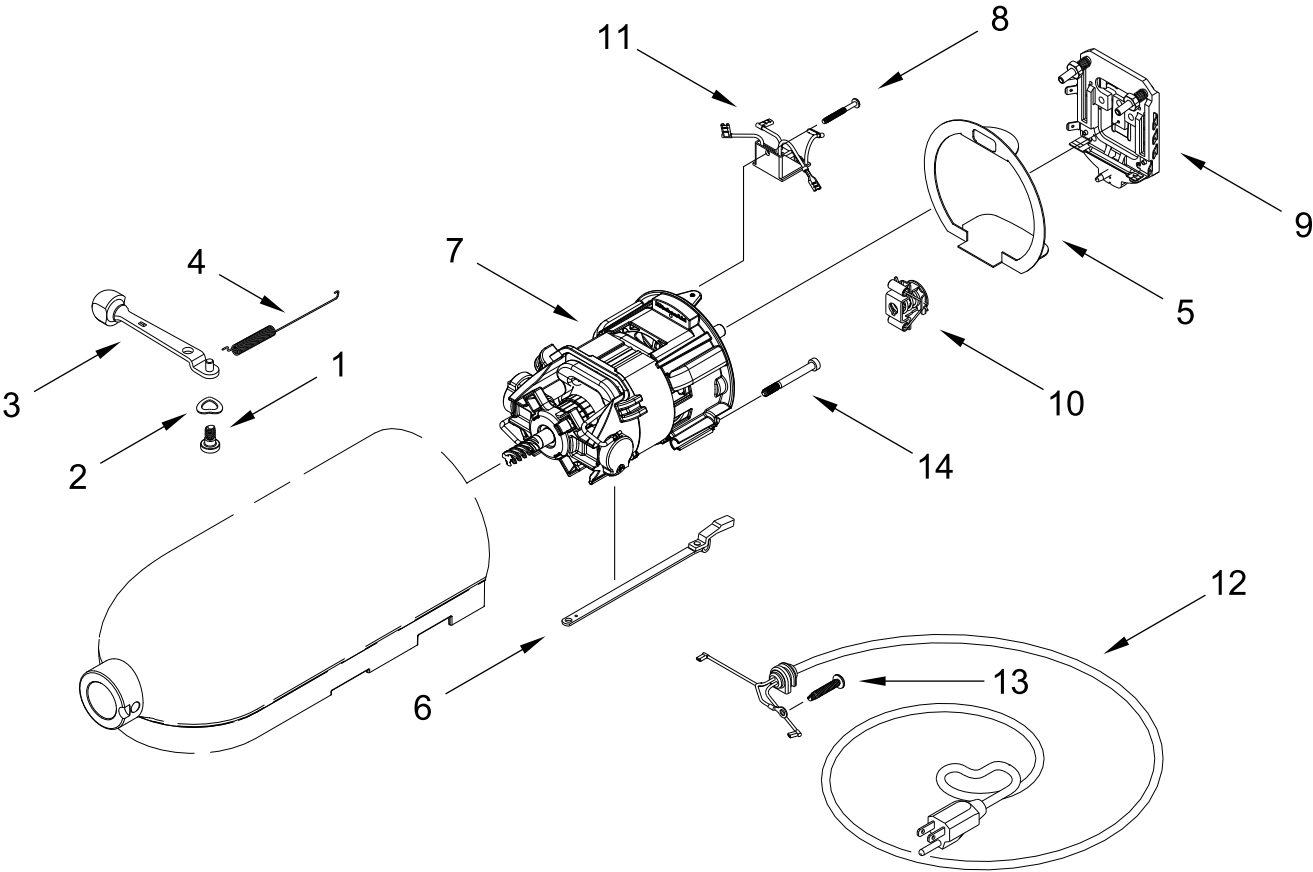

MOTOR AND CONTROL UNIT PARTS

MOTOR AND CONTROL UNIT PARTS

<u>Illus.</u> <u>No.</u>	<u>Part No.</u>	<u>Description</u>	<u>Illus.</u> <u>No.</u>	<u>Part No.</u>	<u>Description</u>	<u>Illus.</u> <u>No.</u>	<u>Part No.</u>	<u>Description</u>
1	110679	Screw	6	W11435668	Link, Speed and Cam Assembly	11	W10325124	Phase Control, 120 Volt
2	116241	Washer, Spring	7	W11610686	Assy, Motor	12		Cord, Power
3		Lever, Speed Control Assembly	8	W10068260	Screw		W11249139	Black
	W10471364	Chrome	9	W10119326	Control Plate Assembly	13	W10351843	Screw
4	3183680	Spring, Control Plate	10	W10330804	Governor Assembly	14	W11573199	Screw, Motor Mounting
5	240775-1	Seal, End