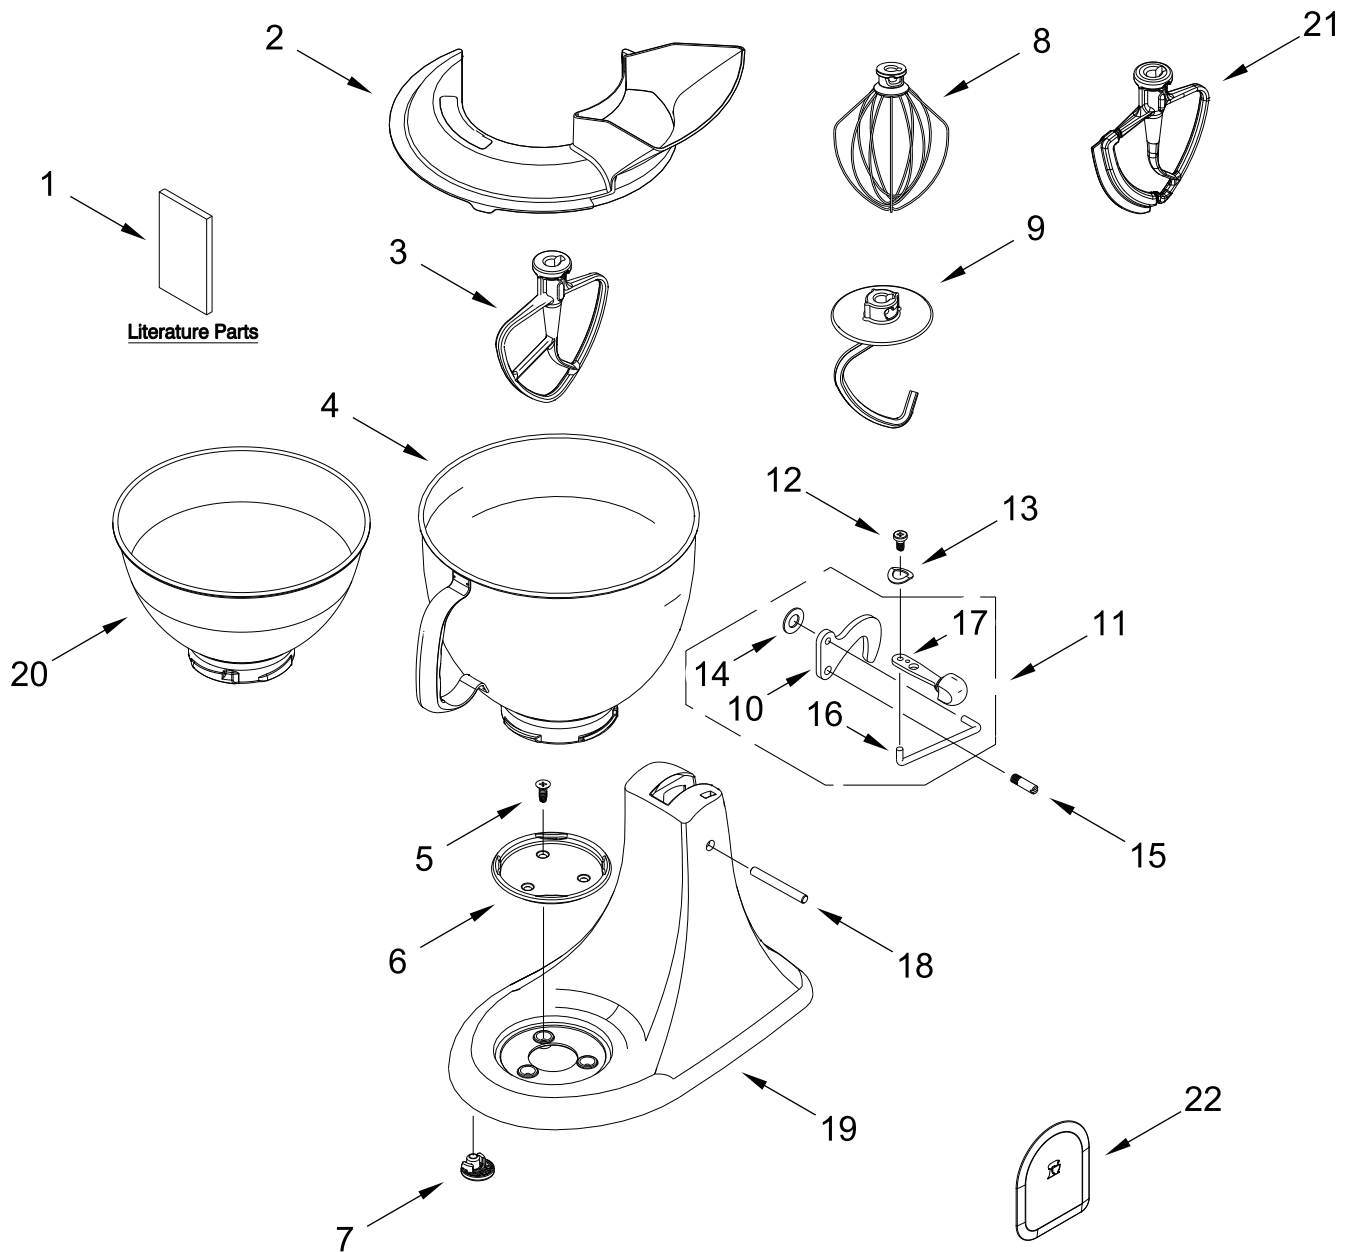

BASE AND PEDESTAL UNIT PARTS

BASE AND PEDESTAL UNIT PARTS

<u>Illus.</u> <u>No.</u>	<u>Part No.</u>	<u>Description</u>	<u>Illus.</u> <u>No.</u>	<u>Part No.</u>	<u>Description</u>	<u>Illus.</u> <u>No.</u>	<u>Part No.</u>	<u>Description</u>
1		Literature Parts	9	W11555367	Hook, Dough (Silent Silver)	17	W11300267	Lever, Latch (Chrome)
	W11555615	Use & Care Guide				18	16910	Pin, Hinge
2	W11385618	Shield, Pouring	10	9709055	Latch	19		Pedestal
3	W11555366	Beater, Pastry (Silent Silver)	11	W11300265	Latch, Link Assembly (Chrome)			(Refer to Color Variation Parts Page)
4	W11203341	Bowl, 5 Qt.	12	110679	Screw	20	W10713675	Bowl, 3 Quart
5	3400020	Screw	13	116241	Washer, Spring	21	W11555365	Beater, Wiping (Silent Silver)
6	W10191926	Cap, Bowl Screw	14	8533912	Washer	22	W11550306	Scraper, Pot (Nylon)
7	9709707	Foot	15	W10572158	Screw			
8	9704329	Whip, Wire	16	24450	Link, Latch